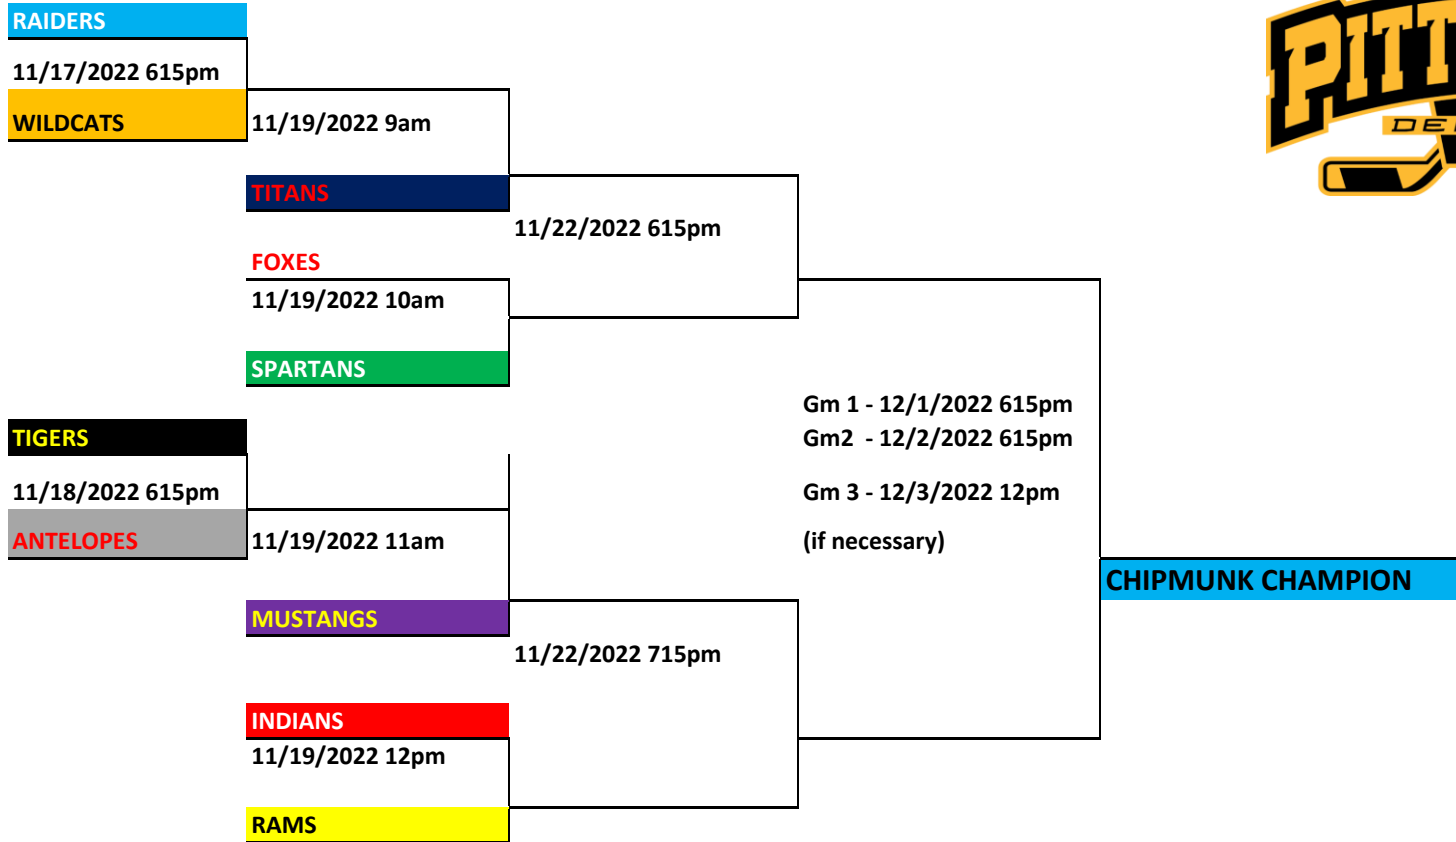

TEAM PITTSBURGH DEKHOCKEY CHIPMUNK FALL 2022 PLAYOFFS - SINGLE ELIMINATION

CHIPMUNK DIVISION

*If game ends in a tie, sudden death overtime will occur with a 10 minute OT will occur
 OT periods will continue until a winner is determined